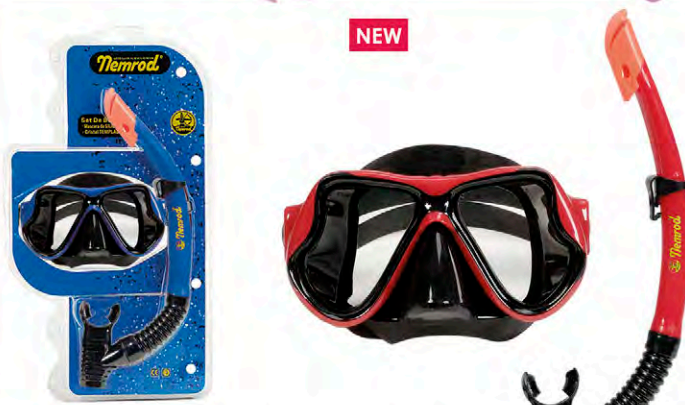

94807 Tempered Glass / Silicone X 10
SET SILICONA VOYAGER + 7 YEARS

NEW