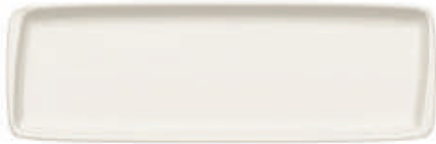

BANDEJA RECTANGULAR MOOVE
PLATEAU RECTANGULAR MOOVE
RECTANGULAR DISH MOOVE
48x15cm