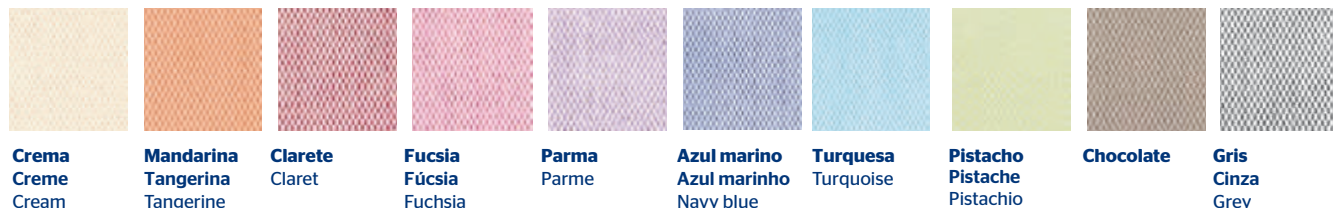

Crema
Creme
Cream

Mandarina
Tangerina
Tangerine

Clarete
Claret

Fucsia
Fúcsia
Fuchsia

Parma
Parme

Azul marino
Azul marinho
Navy blue

Turquesa
Turquoise

Pistacho
Pistache
Pistachio

Chocolate

Gris
Cinza
Grey

70 g/m²

Impreso a dos caras
Impressão duas faces
Two side printed

Textura "hilo"
Textura "fio"
"Thread" texture

Canguro
Guardanapos
Kangaroo
Napkins
40 x 40 cm
PACK: 30 U
CARTON / MINIM:
720 U
170,00€/1.000 U

Servilletas
Guardanapos
Napkins
20 x 20 cm
PACK: 100 U
CARTON / MINIM:
3.600 U
65,00€/1.000 U

Servilletas
Guardanapos
Napkins
40 x 40 cm
PACK: 50 U
CARTON / MINIM:
600 U
168,00€/1.000 U

Servilletas
Guardanapos
Napkins
40 x 40 cm
PACK: 50 U
CARTON / MINIM:
600 U
179,00€/1.000 U

Servilletas
Guardanapos
Napkins
45 x 45 cm
PACK: 50 U
CARTON / MINIM:
600 U
217,00€/1.000 U

	• 203.93	• 203.90	• 179.36	• 213.59	• 221.81 NEW
Crema Creme Cream					
Mandarina Tangerina Tangerine	–	–	• 193.86	–	–
Clarete Claret	–	–	• 179.37	• 213.63	• 221.80 NEW
Fucsia Fúcsia Fuchsia	–	–	• 195.71	–	–
Parma Parme	–	–	• 179.39	• 213.62	–
Azul marino Azul marinho Navy blue	–	–	• 802.19	–	–
Turquesa Turquoise	–	–	• 194.82	–	–
Pistacho Pistache Pistachio	–	–	• 179.38	–	–
Chocolate	• 203.92	• 203.89	• 179.27	• 213.61	• 221.82 NEW
Gris Cinza Grey	–	–	• 195.70	• 213.56	–