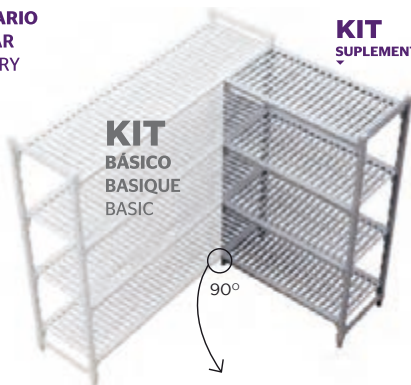

KIT

SUPLEMENTARIO
SUPPLEMENTARY
SUPPLEMENTARY